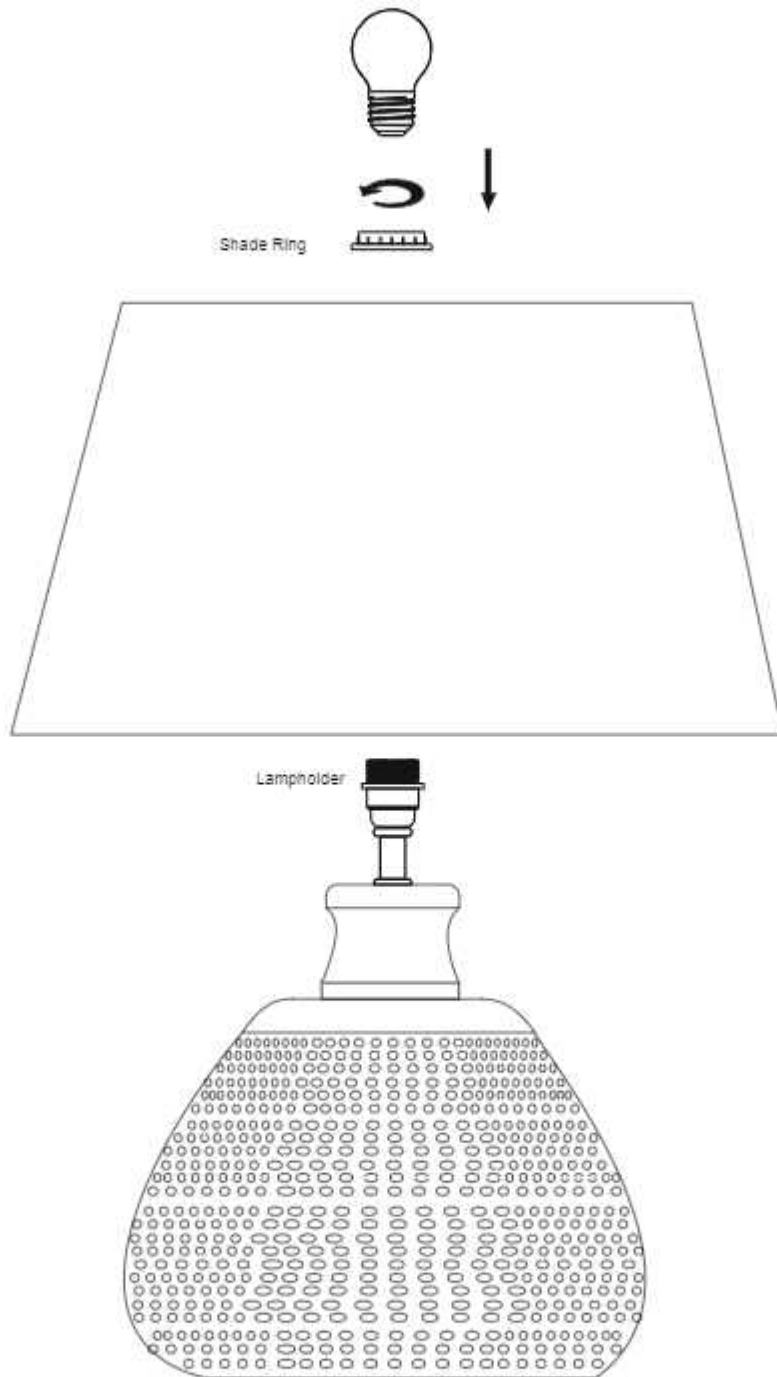

www.kapoorlampshades.com

Magalie Metal Table Lamp With Beige Cotton Shade

Product code: **TABIDNM2668**

A sophisticated and elegant lighting solution designed to enhance any professional setting. Crafted with precision and attention to detail, this lamp exudes confidence and style. The sleek metal base adds a touch of modernity, while the beige cotton shade softens the light for an inviting ambiance. Elevate your workspace or office with this statement piece that effortlessly combines functionality with timeless design.

Product Specifications

Adjustable in height: No	Lighting Part: Bulb, LED
Base Material: Metal	Control: ON / OFF Switch
Base Colour: Antique Brass	Knock Down: NO
Shade Material: Cotton	Wire Length: 1.5 Meters
Shade Colour: Beige	Wire material: PVC
Shade Dimensions (Inch): Diameter: 18 x	Warranty: 6 Months
Height: 10	Dimmable: No
Holder Type: E27 Holder	Sensor: No
Plug Type: 2 Pin Plug	Including installation materials: Yes
Bulb Recommended: 40 Watt	Package Contents: 1 Table Lamp with 1 Shade
Voltage: 220	Product Net Weight (gm): 2700
Bulb Included: No	
Number of Bulb Required: 1	

Dimensions

Kapoor
LAMP SHADES

www.kapoorlampshades.com

Kapoor
LAMP SHADES

www.kapoorlampshades.com

IMPORTANT SAFETY INSTRUCTIONS

These instructions are provided for your safety. Please read carefully and completely before beginning the assembly and installation of this lighting fixture.