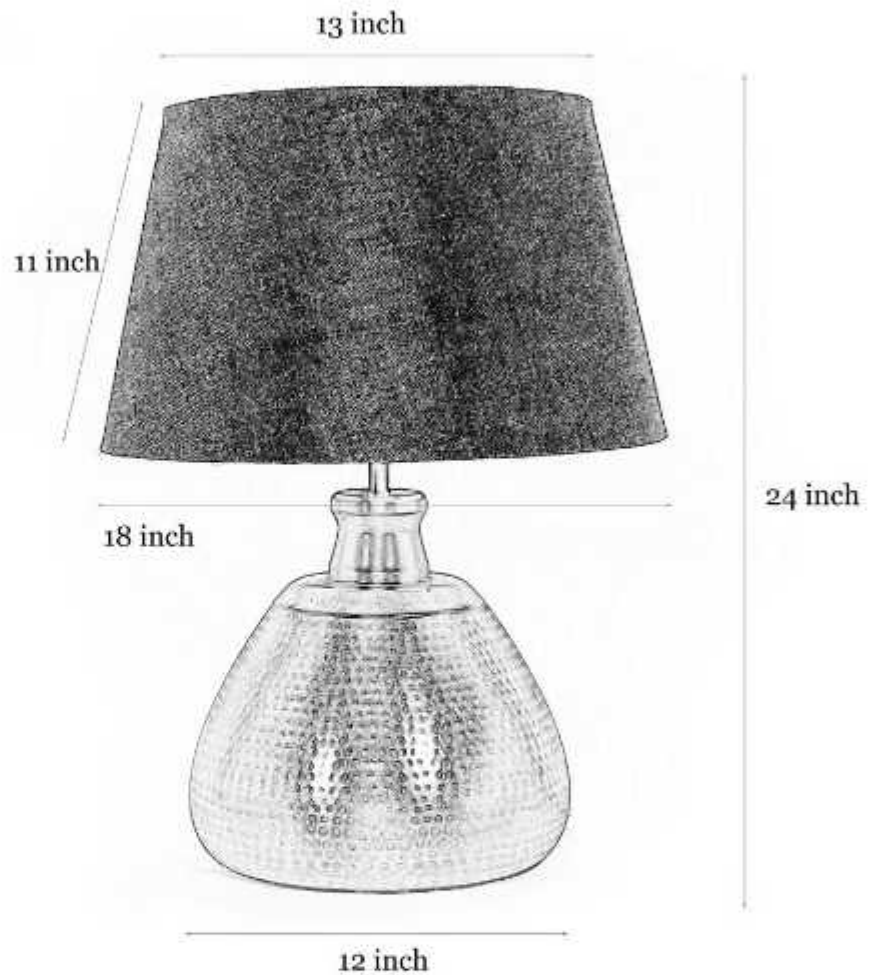

Dimensions

Kapoor
LAMP SHADES

www.kapoorlampshades.com