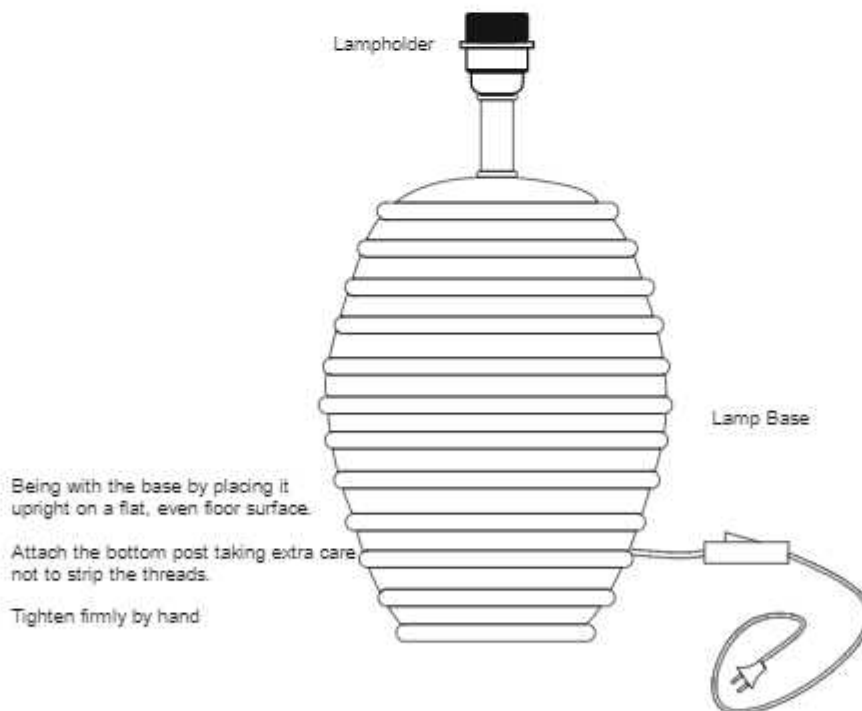

Product Specifications

Pack Content: 1 Table Lamp

Model Number: TABIDNWD2768

Dimensions (Inch): Length: 14, Width: 14,
Height: 121

Base Material: Wood

Base Colour: Natural White

Shade Material: Cotton Fabric

Control: On/Off Switch – In the Cord

Weight: 2.5 Kg

Cable: Yes, Cable with Plug on Product

Cable Length: 2.5 Meter

Adjustable in height: Not in Height
Adjustable

Warranty: 6 months only manufacturing
defect

Including installation materials: Yes

Product Dimensions

Kapoor
LAMP SHADES

www.kapoorlampshades.com

Installation Specifications

Kapoor
LAMP SHADES

www.kapoorlampshades.com

IMPORTANT SAFETY INSTRUCTIONS

These instructions are provided for your safety. Please read carefully and completely before beginning the assembly and installation of this lighting fixture.

- This lighting fixture is intended for indoor use only.
- Always place lighting fixture on a solid, level surface.
- For use with E27 (medium) base light bulbs only.
- To avoid the risk of fire, do not exceed the maximum wattage of 100W incandescent bulb, or 9W LED bulb, or 23W fluorescent (CFL) bulb, or 9W self-ballasted LED bulb. (Bulbs not included)