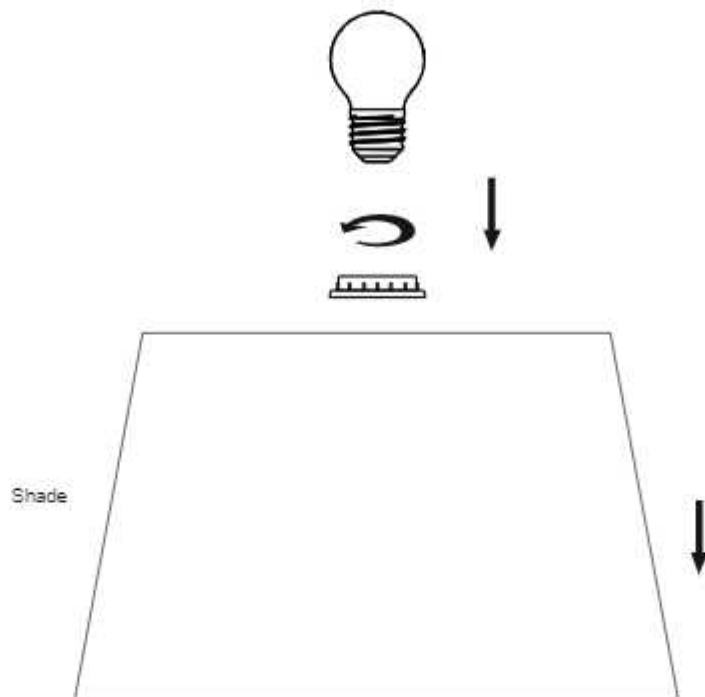

Including installation materials: Yes

Product Dimensions

Kapoor
LAMP SHADES

www.kapoorlampshades.com

Installation Specifications

Kapoor
LAMP SHADES

www.kapoorlampshades.com

IMPORTANT SAFETY INSTRUCTIONS

These instructions are provided for your safety. Please read carefully and completely before beginning the assembly and installation of this lighting fixture.

- This lighting fixture is intended for indoor use only.
- Always place lighting fixture on a solid, level surface.
- For use with E27 (medium) base light bulbs only.
- To avoid the risk of fire, do not exceed the maximum wattage of 100W incandescent bulb, or 9W LED bulb, or 23W fluorescent (CFL) bulb, or 9W self-ballasted LED bulb. (Bulbs not included)