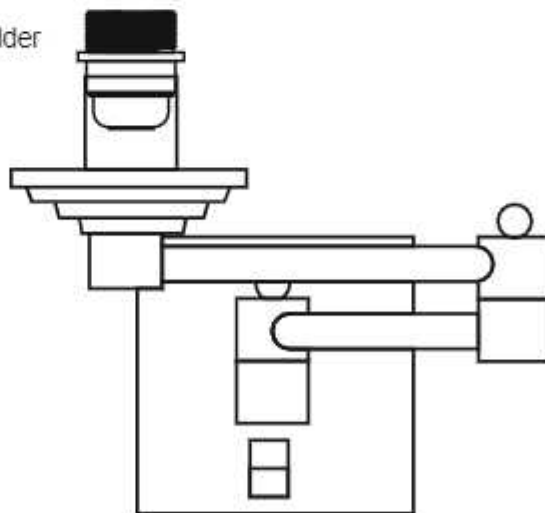

Product Specifications

Adjustable in height: No	Control: No
Base Material: Brass	Knock Down: No
Base Colour: Antique Brass	Wire Length: 0.25 Meters
Holder Type: E27 Holder	Wire material: PVC
Plug Type: N/A	Warranty: 6 Months
Bulb Recommended: 40 Watt Incandescent	Dimmable: No
Voltage: 220-240	Sensor: No
Bulb Included: No	Including installation materials: Yes
Number of Bulb Required: 1 Bulb	Package Contents: 1 Pc Wall Light
Lighting Part: Incandescent Bulb, LED	Product Net Weight (gm): 1300

Dimensions

Lampholder

IMPORTANT SAFETY INSTRUCTIONS

These instructions are provided for your safety. Please read carefully and completely before beginning the assembly and installation of this lighting fixture.

- This lighting fixture is intended for indoor use only.
- Always place lighting fixture on a solid, level surface.
- For use with E27 (medium) base light bulbs only.
- To avoid the risk of fire, do not exceed the maximum wattage of 100W incandescent bulb, or 9W LED bulb, or 23W fluorescent (CFL) bulb, or 9W self-ballasted LED bulb. (Bulbs not included)