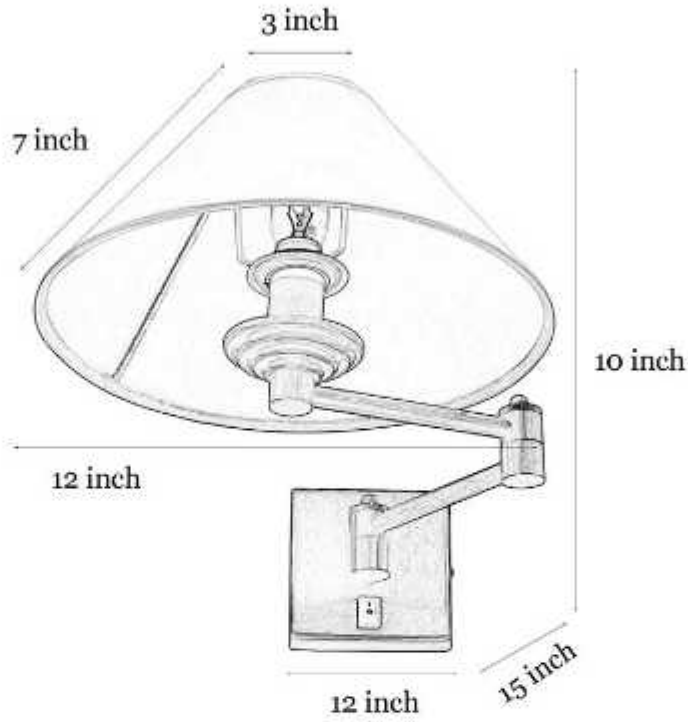

Product Specifications

Adjustable in height: No	Control: No
Base Material: Brass	Knock Down: No
Base Colour: Antique Brass	Wire Length: 0.25 Meters
Holder Type: E27 Holder	Wire material: PVC
Plug Type: N/A	Warranty: 6 Months
Bulb Recommended: 40 Watt Incandescent	Dimmable: No
Voltage: 220-240	Sensor: No
Bulb Included: No	Including installation materials: Yes
Number of Bulb Required: 1 Bulb	Package Contents: 1 Pc Wall Light
Lighting Part: Incandescent Bulb, LED	Product Net Weight (gm): 1300

Dimensions

Lampholder

IMPORTANT SAFETY INSTRUCTIONS

These instructions are provided for your safety. Please read carefully and completely before beginning the assembly and installation of this lighting fixture.