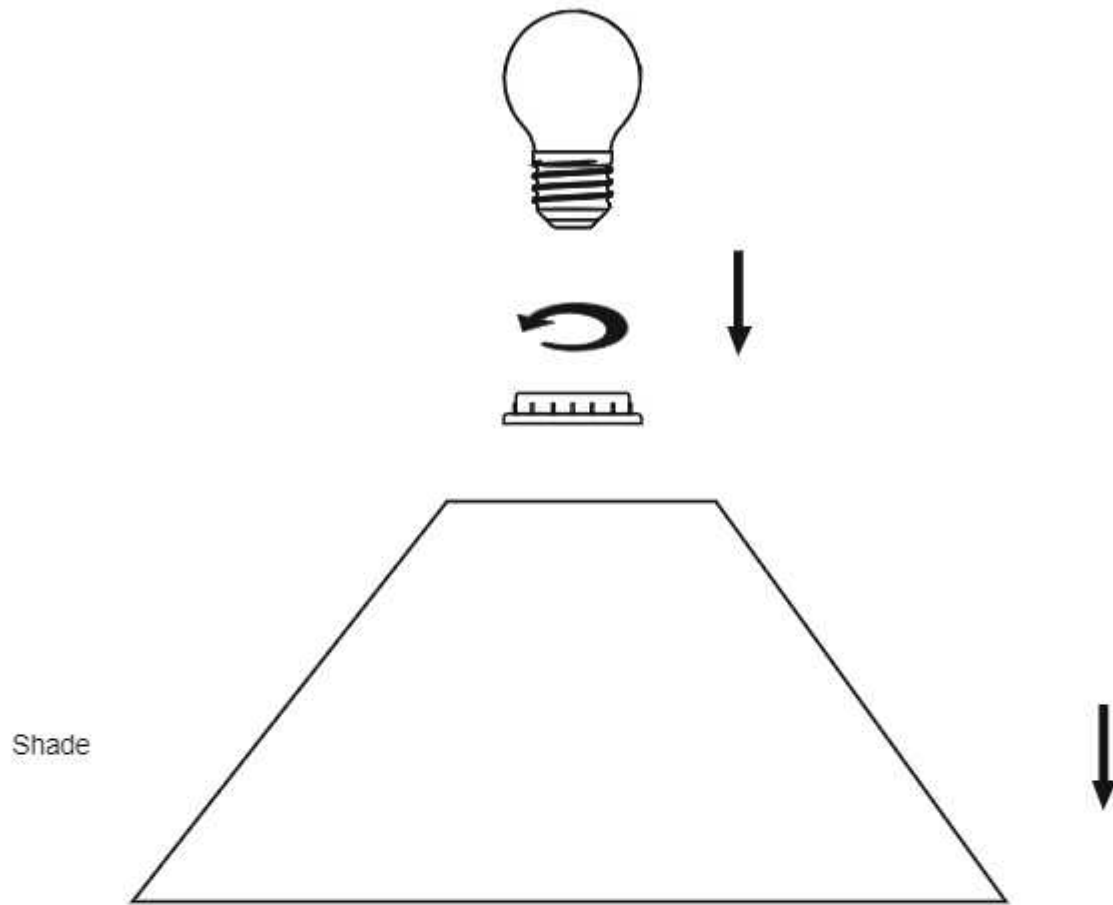

www.kapoorlampshades.com

Vienna Brass Wall Light With White Cotton Shade

Product code: WALKEWBRA10840-WH

Enhance the ambiance of your living space with the Vienna Brass Wall Light. This exquisitely designed wall light, featuring a pristine white cotton shade, effortlessly adds a touch of elegance and sophistication to any room. Crafted with attention to detail, the brass finish not only complements a variety of interior styles but also serves as a timeless addition to your décor. Illuminate your space with a warm, gentle glow, as this wall light creates a cozy and inviting atmosphere. Bring the perfect blend of style and functionality to your home with the Vienna Brass Wall Light With White Cotton Shade.

Dimensions

Lampholder

IMPORTANT SAFETY INSTRUCTIONS

These instructions are provided for your safety. Please read carefully and completely before beginning the assembly and installation of this lighting fixture.