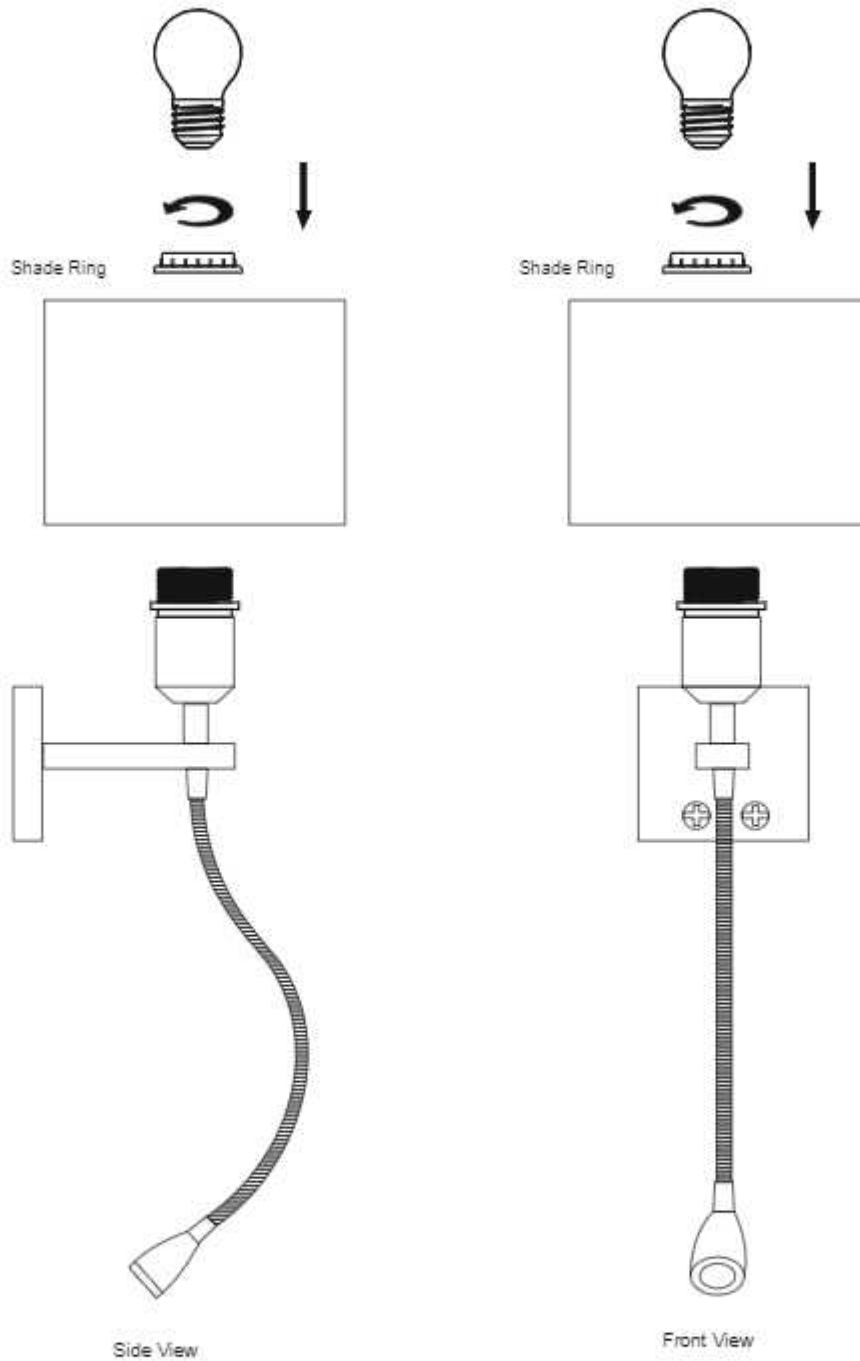

Installation Specifications

Kapoor
LAMP SHADES

www.kapoorlampshades.com