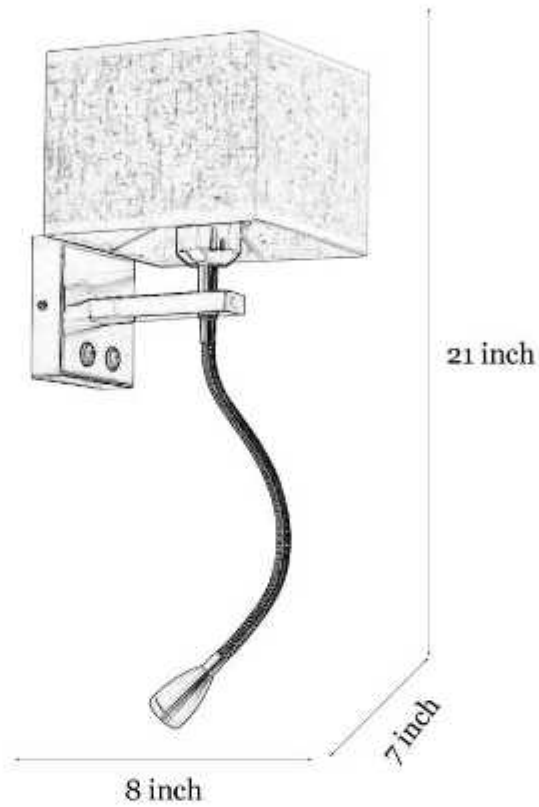

### Product Specifications

---

<p>Adjustable in height: No</p> <p>Base Material: Metal &amp; Fabric</p> <p>Base Colour: Brass</p> <p>Holder Type: E27 Holder</p> <p>Plug Type: N/A</p> <p>Bulb Recommended: 40 Watt Incandescent</p> <p>Voltage: 220-240</p> <p>Bulb Included: No</p> <p>Number of Bulb Required: 1 Bulb &amp; 1 LED</p> <p>Lighting Part: Incandescent Bulb, LED</p> <p>Control: No</p>	<p>Knock Down: No</p> <p>Wire Length: 0.25 Meters</p> <p>Wire material: PVC</p> <p>Warranty: 6 Months</p> <p>Dimmable: No</p> <p>Sensor: No</p> <p>Including installation materials: Yes</p> <p>Package Contents: 1 Pc Wall Light</p> <p>Product Net Weight (gm): 800</p>
---	---

# Dimensions