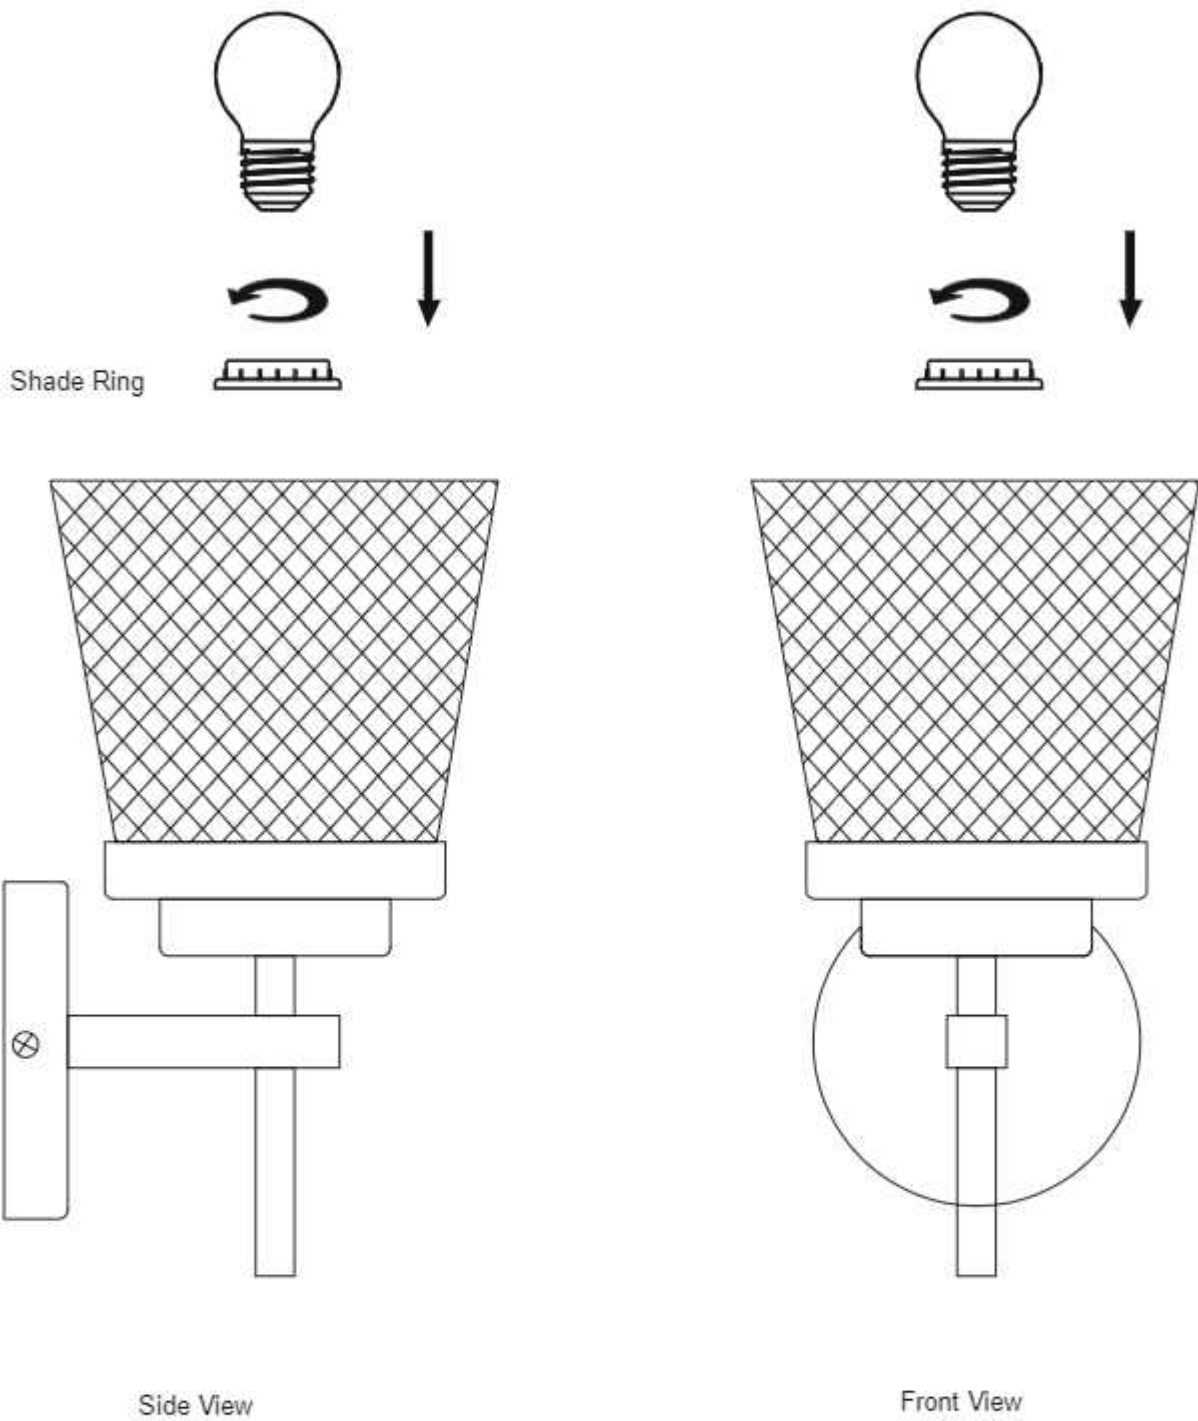

www.kapoorlampshades.com

Meirit Single Shade Glass And Metal Double Shade Wall Light

Product code: **WLG2959**

Meirit Single Shade Glass and Metal Double Shade Wall Light Elevate your space with the elegant and timeless Amber & Gold Pendant Light. The Meirit Single Shade Glass & Metal Double Shade Wall Light exudes sophistication and style, perfect for any room in your home. Make a statement with confidence and showcase your impeccable taste with this stunning lighting fixture.

Product Specifications

| | |
|---|---|
| <p>Adjustable in height: No</p> <p>Base Material: Glass & Metal</p> <p>Base Colour: Clear & Brass</p> <p>Holder Type: E27 Holder</p> <p>Plug Type: N/A</p> <p>Bulb Recommended: 40 Watt Incandescent</p> <p>Voltage: 220-240</p> <p>Bulb Included: No</p> <p>Number of Bulb Required: 1 Bulb</p> <p>Lighting Part: Incandescent Bulb, LED</p> <p>Control No</p> | <p>Knock Down: No</p> <p>Wire Length: 0.25 Meters</p> <p>Wire material: PVC</p> <p>Warranty: 6 Months</p> <p>Dimmable: No</p> <p>Sensor: No</p> <p>Including installation materials: Yes</p> <p>Package Contents: 1 Pc Wall Light</p> <p>Product Net Weight (gm): 400</p> |
|---|---|

Dimensions

Installation Specifications

Kapoor
LAMP SHADES

www.kapoorlampshades.com

IMPORTANT SAFETY INSTRUCTIONS

These instructions are provided for your safety. Please read carefully and completely before beginning the assembly and installation of this lighting fixture.