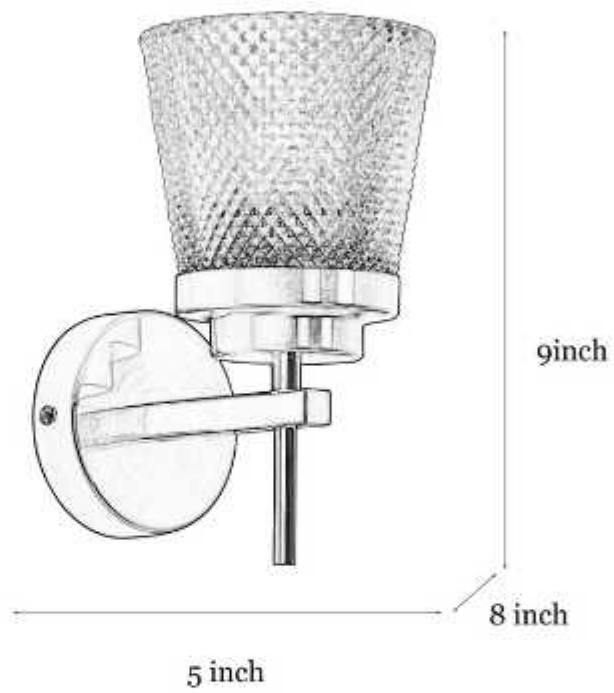

Dimensions