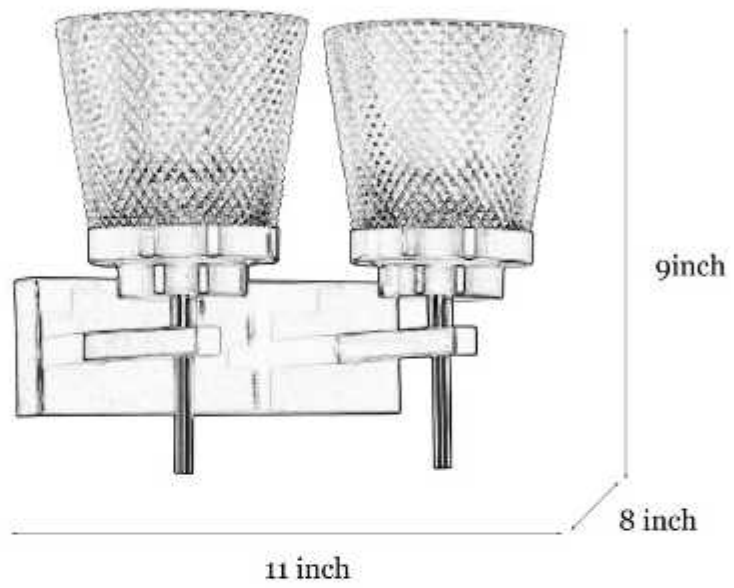

Dimensions

Kapoor
LAMP SHADES

www.kapoorlampshades.com