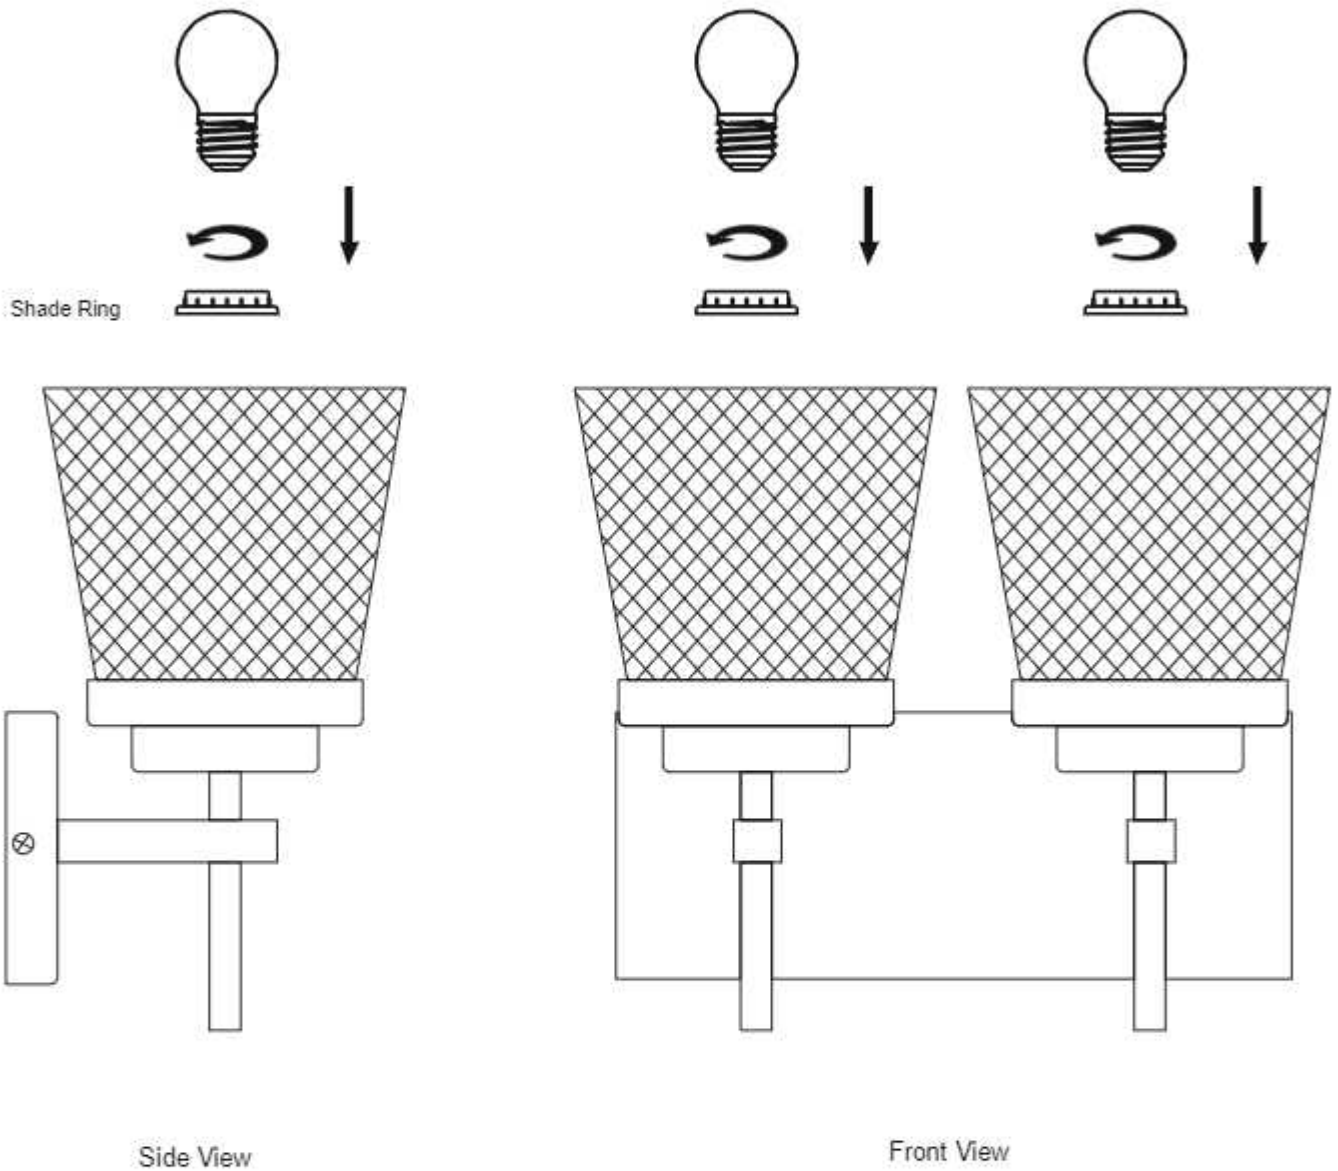

Installation Specifications

Kapoor
LAMP SHADES

www.kapoorlampshades.com